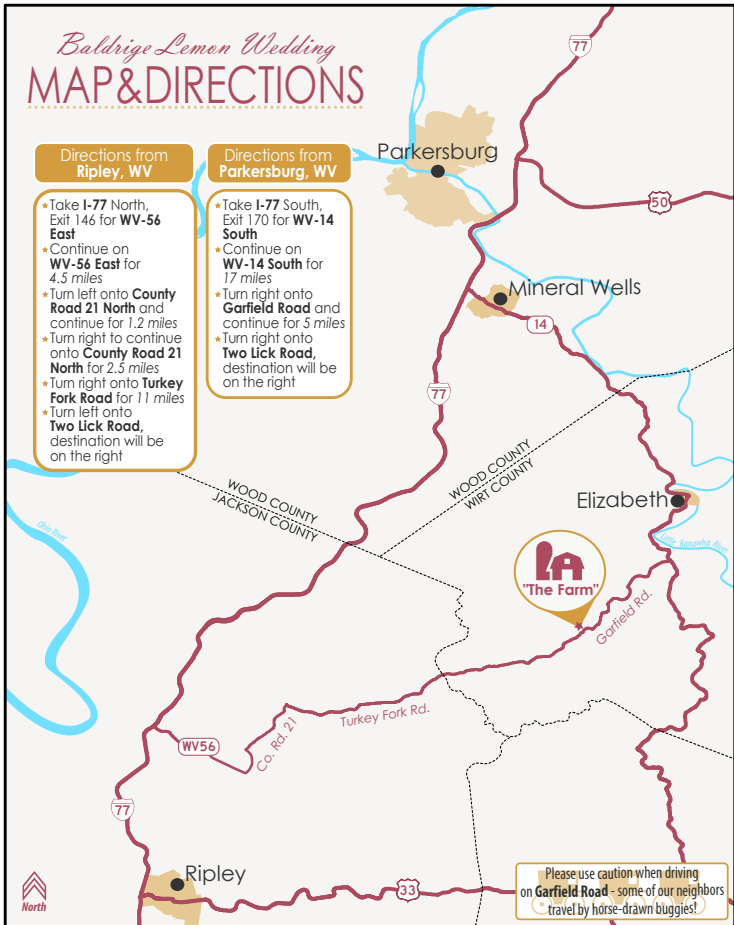

Baldrige Lemon Wedding MAP & DIRECTIONS

Directions from Ripley, WV

- Take **I-77 North**, Exit 146 for **WV-56 East**
- Continue on **WV-56 East** for 4.5 miles
- Turn left onto **County Road 21 North** and continue for 1.2 miles
- Turn right to continue onto **County Road 21 North** for 2.5 miles
- Turn right onto **Turkey Fork Road** for 11 miles
- Turn left onto **Two Lick Road**, destination will be on the right

Directions from Parkersburg, WV

- Take **I-77 South**, Exit 170 for **WV-14 South**
- Continue on **WV-14 South** for 17 miles
- Turn right onto **Garfield Road** and continue for 5 miles
- Turn right onto **Two Lick Road**, destination will be on the right

North